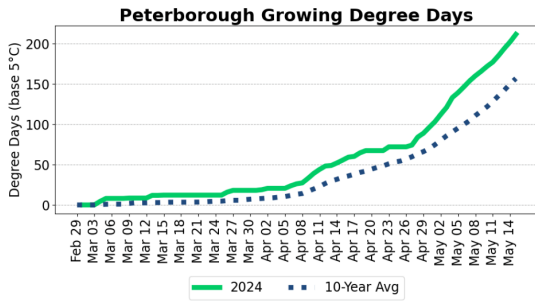

Select a region below for the latest weather, crop and pest degree day information:

- Norfolk(<https://onvegetables.com/2024/05/16/vcr2024-3/#NorfolkLink>)
- Essex(<https://onvegetables.com/2024/05/16/vcr2024-3/#EssexLink>)
- Sudbury(<https://onvegetables.com/2024/05/16/vcr2024-3/#SudburyLink>)
- Chatham-Kent(<https://onvegetables.com/2024/05/16/vcr2024-3/#ChathamKentLink>)
- Peterborough(<https://onvegetables.com/2024/05/16/vcr2024-3/#PeterboroughLink>)
- Huron(<https://onvegetables.com/2024/05/16/vcr2024-3/#HuronLink>)
- Durham(<https://onvegetables.com/2024/05/16/vcr2024-3/#DurhamLink>)
- Thunder Bay(<https://onvegetables.com/2024/05/16/vcr2024-3/#ThunderBayLink>)
- Bruce(<https://onvegetables.com/2024/05/16/vcr2024-3/#BruceLink>)
- Kemptville(<https://onvegetables.com/2024/05/16/vcr2024-3/#KemptvilleLink>)
- Lambton(<https://onvegetables.com/2024/05/16/vcr2024-3/#LambtonLink>)
- Middlesex(<https://onvegetables.com/2024/05/16/vcr2024-3/#MiddlesexLink>)
- Renfrew(<https://onvegetables.com/2024/05/16/vcr2024-3/#RenfrewLink>)
- Simcoe(<https://onvegetables.com/2024/05/16/vcr2024-3/#SimcoeLink>)
- Wellington Centre(<https://onvegetables.com/2024/05/16/vcr2024-3/#WellCentreLink>)
- Wellington North(<https://onvegetables.com/2024/05/16/vcr2024-3/#WellNorthLink>)
- Timiskaming(<https://onvegetables.com/2024/05/16/vcr2024-3/#TimiskamingLink>)

Norfolk

Essex

Sudbury

VCR – Vegetable Crop Report – May 16th, 2024...con't

Chatham-Kent

Peterborough

Huron

Durham

Thunder Bay

VCR – Vegetable Crop Report – May 16th, 2024...con't

Bruce

Kemptonville

Lambton

Middlesex

Renfrew

VCR – Vegetable Crop Report – May 16th, 2024...con't