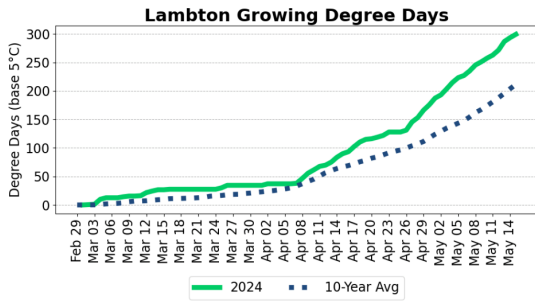

Thunder Bay

VCR – Vegetable Crop Report – May 16th, 2024...con't

Bruce

Kemptonville

Lambton

Middlesex

Renfrew

VCR – Vegetable Crop Report – May 16th, 2024...con't