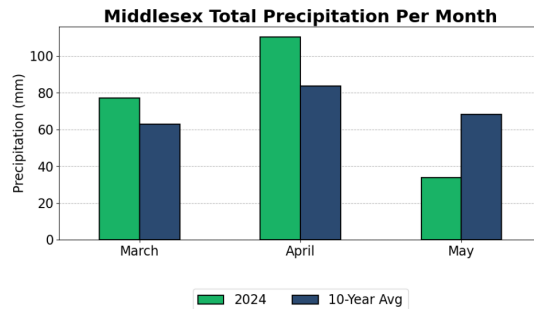

Thunder Bay

VCR – Vegetable Crop Report – May 16th, 2024...con't

Bruce

Kemptonville

Lambton

Middlesex

Renfrew

VCR – Vegetable Crop Report – May 16th, 2024...con't