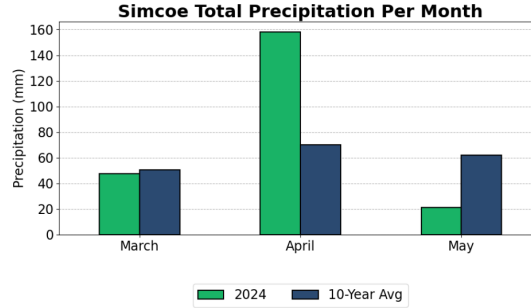

VCR – Vegetable Crop Report – May 16th, 2024...con't

Simcoe