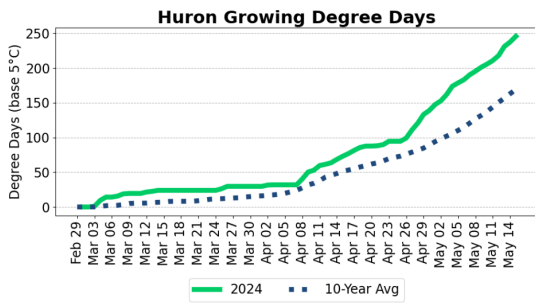

Select a region below for the latest weather, crop and pest degree day information:

- Norfolk(<https://onvegetables.com/2024/05/16/vcr2024-3/#NorfolkLink>)
- Essex(<https://onvegetables.com/2024/05/16/vcr2024-3/#EssexLink>)
- Sudbury(<https://onvegetables.com/2024/05/16/vcr2024-3/#SudburyLink>)
- Chatham-Kent(<https://onvegetables.com/2024/05/16/vcr2024-3/#ChathamKentLink>)
- Peterborough(<https://onvegetables.com/2024/05/16/vcr2024-3/#PeterboroughLink>)
- Huron(<https://onvegetables.com/2024/05/16/vcr2024-3/#HuronLink>)
- Durham(<https://onvegetables.com/2024/05/16/vcr2024-3/#DurhamLink>)
- Thunder Bay(<https://onvegetables.com/2024/05/16/vcr2024-3/#ThunderBayLink>)
- Bruce(<https://onvegetables.com/2024/05/16/vcr2024-3/#BruceLink>)
- Kemptville(<https://onvegetables.com/2024/05/16/vcr2024-3/#KemptvilleLink>)
- Lambton(<https://onvegetables.com/2024/05/16/vcr2024-3/#LambtonLink>)
- Middlesex(<https://onvegetables.com/2024/05/16/vcr2024-3/#MiddlesexLink>)
- Renfrew(<https://onvegetables.com/2024/05/16/vcr2024-3/#RenfrewLink>)
- Simcoe(<https://onvegetables.com/2024/05/16/vcr2024-3/#SimcoeLink>)
- Wellington Centre(<https://onvegetables.com/2024/05/16/vcr2024-3/#WellCentreLink>)
- Wellington North(<https://onvegetables.com/2024/05/16/vcr2024-3/#WellNorthLink>)
- Timiskaming(<https://onvegetables.com/2024/05/16/vcr2024-3/#TimiskamingLink>)

Norfolk

Essex

Sudbury

VCR – Vegetable Crop Report – May 16th, 2024...con't

Chatham-Kent

Peterborough

Huron

Durham