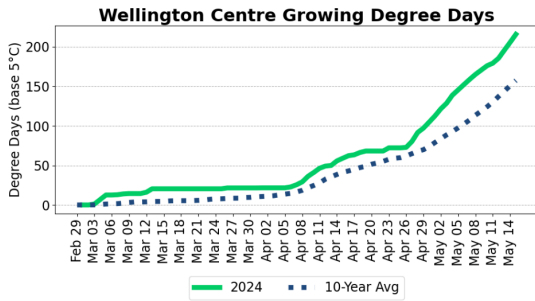

Wellington Centre