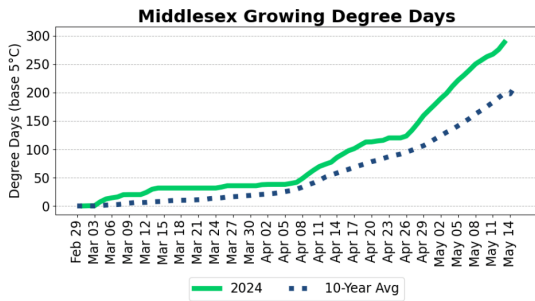

Thunder Bay

VCR – Vegetable Crop Report – May 16th, 2024...con't

Bruce

Kemptonville

Lambton

Middlesex

Renfrew

VCR – Vegetable Crop Report – May 16th, 2024...con't