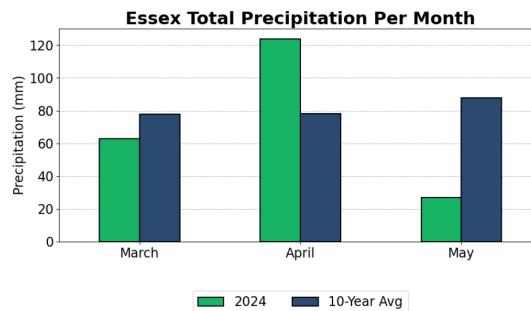

VCR – Vegetable Crop Report – May 16th, 2024...con't

Use these thresholds as a guide, always confirm insect activity with actual field scouting and trap counts

Select a region below for the latest weather, crop and pest degree day information:

- Norfolk(<https://onvegetables.com/2024/05/16/vcr2024-3/#NorfolkLink>)
- Essex(<https://onvegetables.com/2024/05/16/vcr2024-3/#EssexLink>)
- Sudbury(<https://onvegetables.com/2024/05/16/vcr2024-3/#SudburyLink>)
- Chatham-Kent(<https://onvegetables.com/2024/05/16/vcr2024-3/#ChathamKentLink>)
- Peterborough(<https://onvegetables.com/2024/05/16/vcr2024-3/#PeterboroughLink>)
- Huron(<https://onvegetables.com/2024/05/16/vcr2024-3/#HuronLink>)
- Durham(<https://onvegetables.com/2024/05/16/vcr2024-3/#DurhamLink>)
- Thunder Bay(<https://onvegetables.com/2024/05/16/vcr2024-3/#ThunderBayLink>)
- Bruce(<https://onvegetables.com/2024/05/16/vcr2024-3/#BruceLink>)
- Kemptville(<https://onvegetables.com/2024/05/16/vcr2024-3/#KemptvilleLink>)
- Lambton(<https://onvegetables.com/2024/05/16/vcr2024-3/#LambtonLink>)
- Middlesex(<https://onvegetables.com/2024/05/16/vcr2024-3/#MiddlesexLink>)
- Renfrew(<https://onvegetables.com/2024/05/16/vcr2024-3/#RenfrewLink>)
- Simcoe(<https://onvegetables.com/2024/05/16/vcr2024-3/#SimcoeLink>)
- Wellington Centre(<https://onvegetables.com/2024/05/16/vcr2024-3/#WellCentreLink>)
- Wellington North(<https://onvegetables.com/2024/05/16/vcr2024-3/#WellNorthLink>)
- Timiskaming(<https://onvegetables.com/2024/05/16/vcr2024-3/#TimiskamingLink>)

Norfolk

Essex

Sudbury