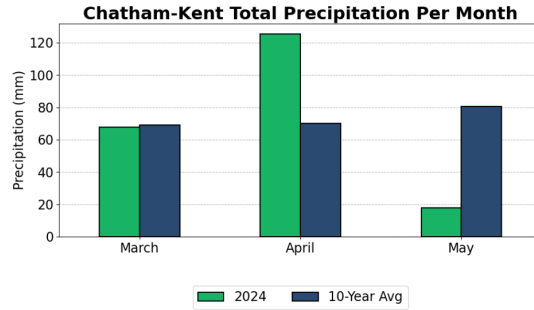

Norfolk

Essex

Sudbury

VCR – Vegetable Crop Report – May 16th, 2024...con't

Chatham-Kent

Peterborough

Huron

Durham