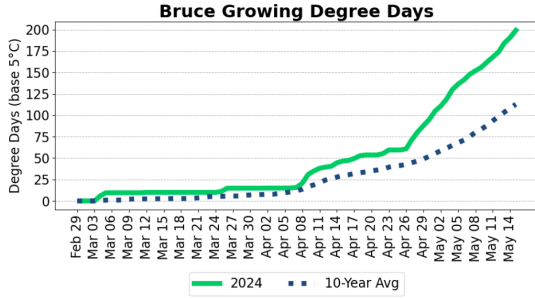

VCR – Vegetable Crop Report – May 16th, 2024...con't

Bruce