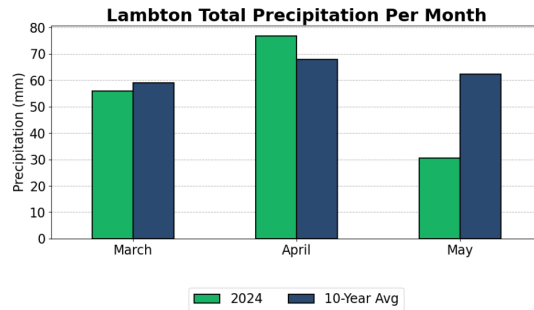

Thunder Bay

VCR – Vegetable Crop Report – May 16th, 2024...con't

Bruce

Kemptonville

Lambton

Middlesex

Renfrew

VCR – Vegetable Crop Report – May 16th, 2024...con't