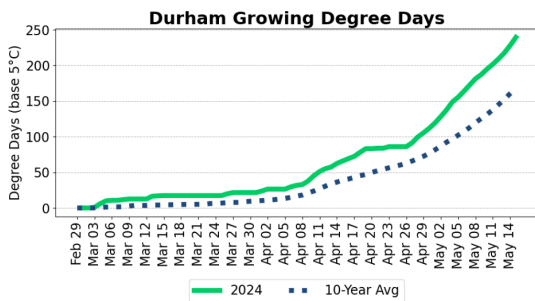

Select a region below for the latest weather, crop and pest degree day information:

- Norfolk(<https://onvegetables.com/2024/05/16/vcr2024-3/#NorfolkLink>)
- Essex(<https://onvegetables.com/2024/05/16/vcr2024-3/#EssexLink>)
- Sudbury(<https://onvegetables.com/2024/05/16/vcr2024-3/#SudburyLink>)
- Chatham-Kent(<https://onvegetables.com/2024/05/16/vcr2024-3/#ChathamKentLink>)
- Peterborough(<https://onvegetables.com/2024/05/16/vcr2024-3/#PeterboroughLink>)
- Huron(<https://onvegetables.com/2024/05/16/vcr2024-3/#HuronLink>)
- Durham(<https://onvegetables.com/2024/05/16/vcr2024-3/#DurhamLink>)
- Thunder Bay(<https://onvegetables.com/2024/05/16/vcr2024-3/#ThunderBayLink>)
- Bruce(<https://onvegetables.com/2024/05/16/vcr2024-3/#BruceLink>)
- Kemptville(<https://onvegetables.com/2024/05/16/vcr2024-3/#KemptvilleLink>)
- Lambton(<https://onvegetables.com/2024/05/16/vcr2024-3/#LambtonLink>)
- Middlesex(<https://onvegetables.com/2024/05/16/vcr2024-3/#MiddlesexLink>)
- Renfrew(<https://onvegetables.com/2024/05/16/vcr2024-3/#RenfrewLink>)
- Simcoe(<https://onvegetables.com/2024/05/16/vcr2024-3/#SimcoeLink>)
- Wellington Centre(<https://onvegetables.com/2024/05/16/vcr2024-3/#WellCentreLink>)
- Wellington North(<https://onvegetables.com/2024/05/16/vcr2024-3/#WellNorthLink>)
- Timiskaming(<https://onvegetables.com/2024/05/16/vcr2024-3/#TimiskamingLink>)

Norfolk

Essex

Sudbury

VCR – Vegetable Crop Report – May 16th, 2024...con't

Chatham-Kent

Peterborough

Huron

Durham