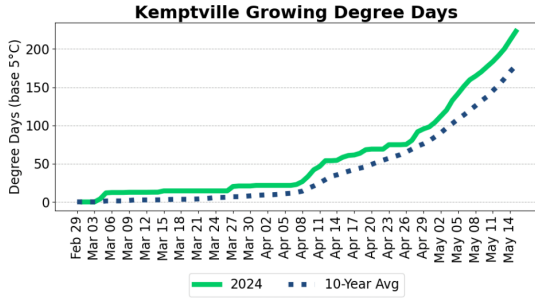

Thunder Bay

VCR – Vegetable Crop Report – May 16th, 2024...con't

Bruce

Kemptonville

Lambton

Middlesex

Renfrew

VCR – Vegetable Crop Report – May 16th, 2024...con't