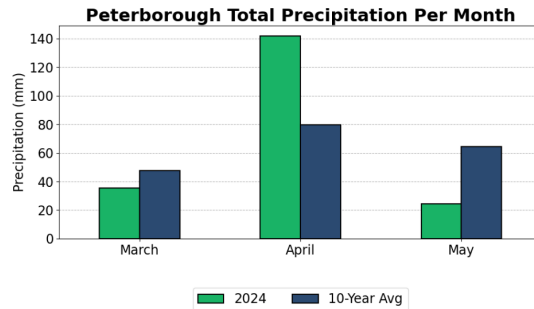

Select a region below for the latest weather, crop and pest degree day information:

- Norfolk(<https://onvegetables.com/2024/05/16/vcr2024-3/#NorfolkLink>)
- Essex(<https://onvegetables.com/2024/05/16/vcr2024-3/#EssexLink>)
- Sudbury(<https://onvegetables.com/2024/05/16/vcr2024-3/#SudburyLink>)
- Chatham-Kent(<https://onvegetables.com/2024/05/16/vcr2024-3/#ChathamKentLink>)
- Peterborough(<https://onvegetables.com/2024/05/16/vcr2024-3/#PeterboroughLink>)
- Huron(<https://onvegetables.com/2024/05/16/vcr2024-3/#HuronLink>)
- Durham(<https://onvegetables.com/2024/05/16/vcr2024-3/#DurhamLink>)
- Thunder Bay(<https://onvegetables.com/2024/05/16/vcr2024-3/#ThunderBayLink>)
- Bruce(<https://onvegetables.com/2024/05/16/vcr2024-3/#BruceLink>)
- Kemptville(<https://onvegetables.com/2024/05/16/vcr2024-3/#KemptvilleLink>)
- Lambton(<https://onvegetables.com/2024/05/16/vcr2024-3/#LambtonLink>)
- Middlesex(<https://onvegetables.com/2024/05/16/vcr2024-3/#MiddlesexLink>)
- Renfrew(<https://onvegetables.com/2024/05/16/vcr2024-3/#RenfrewLink>)
- Simcoe(<https://onvegetables.com/2024/05/16/vcr2024-3/#SimcoeLink>)
- Wellington Centre(<https://onvegetables.com/2024/05/16/vcr2024-3/#WellCentreLink>)
- Wellington North(<https://onvegetables.com/2024/05/16/vcr2024-3/#WellNorthLink>)
- Timiskaming(<https://onvegetables.com/2024/05/16/vcr2024-3/#TimiskamingLink>)

Norfolk

Essex

Sudbury

VCR – Vegetable Crop Report – May 16th, 2024...con't

Chatham-Kent

Peterborough

Huron

Durham