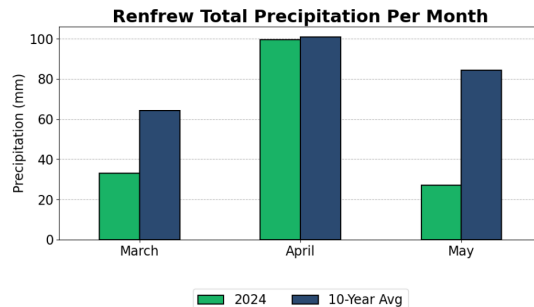

Thunder Bay

VCR – Vegetable Crop Report – May 16th, 2024...con't

Bruce

Kemptonville

Lambton

Middlesex

Renfrew

VCR – Vegetable Crop Report – May 16th, 2024...con't