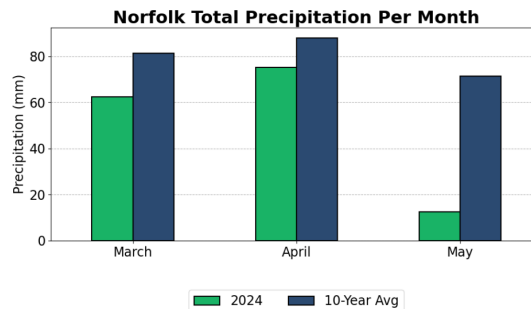

- Norfolk(<https://onvegetables.com/2024/05/16/vcr2024-3/#NorfolkLink>)
- Essex(<https://onvegetables.com/2024/05/16/vcr2024-3/#EssexLink>)
- Sudbury(<https://onvegetables.com/2024/05/16/vcr2024-3/#SudburyLink>)
- Chatham-Kent(<https://onvegetables.com/2024/05/16/vcr2024-3/#ChathamKentLink>)
- Peterborough(<https://onvegetables.com/2024/05/16/vcr2024-3/#PeterboroughLink>)
- Huron(<https://onvegetables.com/2024/05/16/vcr2024-3/#HuronLink>)
- Durham(<https://onvegetables.com/2024/05/16/vcr2024-3/#DurhamLink>)
- Thunder Bay(<https://onvegetables.com/2024/05/16/vcr2024-3/#ThunderBayLink>)
- Bruce(<https://onvegetables.com/2024/05/16/vcr2024-3/#BruceLink>)
- Kemptville(<https://onvegetables.com/2024/05/16/vcr2024-3/#KemptvilleLink>)
- Lambton(<https://onvegetables.com/2024/05/16/vcr2024-3/#LambtonLink>)
- Middlesex(<https://onvegetables.com/2024/05/16/vcr2024-3/#MiddlesexLink>)
- Renfrew(<https://onvegetables.com/2024/05/16/vcr2024-3/#RenfrewLink>)
- Simcoe(<https://onvegetables.com/2024/05/16/vcr2024-3/#SimcoeLink>)
- Wellington Centre(<https://onvegetables.com/2024/05/16/vcr2024-3/#WellCentreLink>)
- Wellington North(<https://onvegetables.com/2024/05/16/vcr2024-3/#WellNorthLink>)
- Timiskaming(<https://onvegetables.com/2024/05/16/vcr2024-3/#TimiskamingLink>)

Norfolk