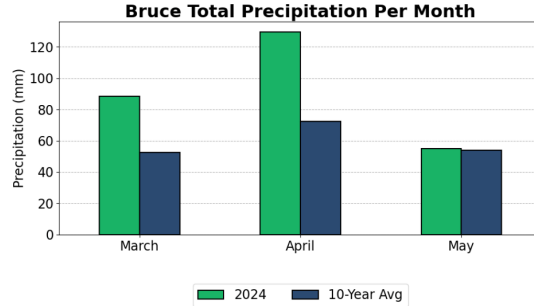

VCR – Vegetable Crop Report – May 16th, 2024...con't

Bruce