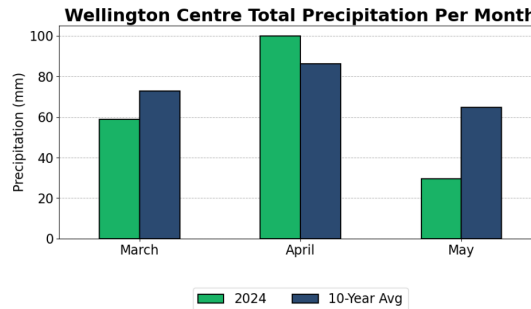

Wellington Centre