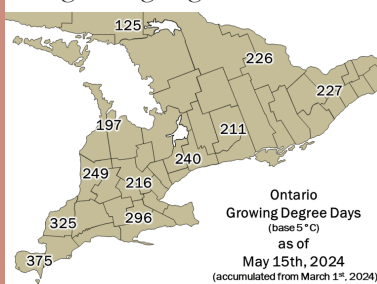

Amanda Tracey, Ridgetown
519-350-7134
amanda.tracey@ontario.ca

VCR – Vegetable Crop Report – May 16th, 2024

The VCR (vegetable crop report) is a weekly update which includes crop updates, weather and growing degree summaries for various vegetable growing regions across Ontario