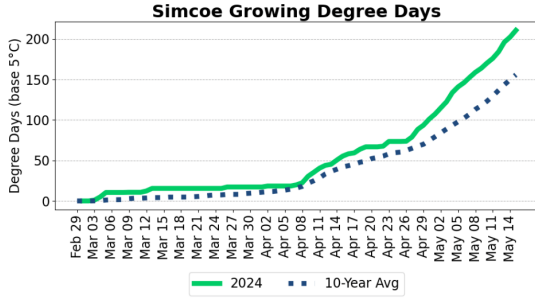

VCR – Vegetable Crop Report – May 16th, 2024...con't

Simcoe