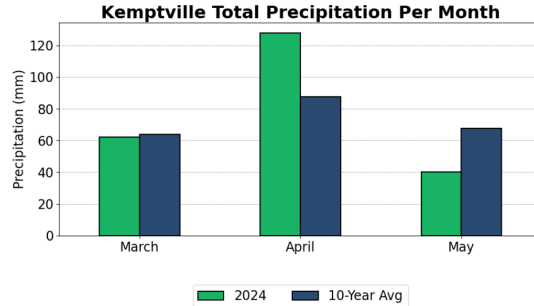

Thunder Bay

VCR – Vegetable Crop Report – May 16th, 2024...con't

Bruce

Kemptonville

Lambton

Middlesex

Renfrew

VCR – Vegetable Crop Report – May 16th, 2024...con't