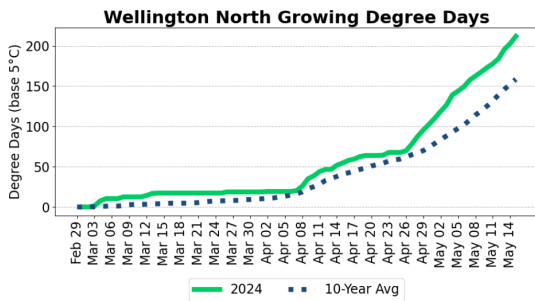

Wellington North