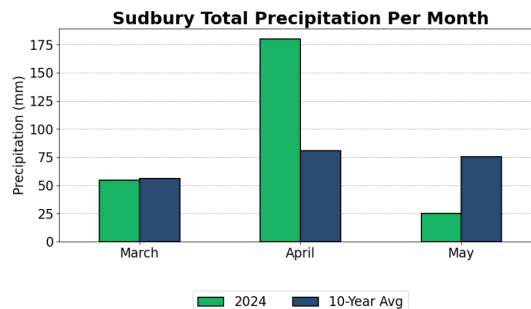

VCR – Vegetable Crop Report – May 16th, 2024...con't

Use these thresholds as a guide, always confirm insect activity with actual field scouting and trap counts

Select a region below for the latest weather, crop and pest degree day information:

- Norfolk(<https://onvegetables.com/2024/05/16/vcr2024-3/#NorfolkLink>)
- Essex(<https://onvegetables.com/2024/05/16/vcr2024-3/#EssexLink>)
- Sudbury(<https://onvegetables.com/2024/05/16/vcr2024-3/#SudburyLink>)
- Chatham-Kent(<https://onvegetables.com/2024/05/16/vcr2024-3/#ChathamKentLink>)
- Peterborough(<https://onvegetables.com/2024/05/16/vcr2024-3/#PeterboroughLink>)
- Huron(<https://onvegetables.com/2024/05/16/vcr2024-3/#HuronLink>)
- Durham(<https://onvegetables.com/2024/05/16/vcr2024-3/#DurhamLink>)
- Thunder Bay(<https://onvegetables.com/2024/05/16/vcr2024-3/#ThunderBayLink>)
- Bruce(<https://onvegetables.com/2024/05/16/vcr2024-3/#BruceLink>)
- Kemptville(<https://onvegetables.com/2024/05/16/vcr2024-3/#KemptvilleLink>)
- Lambton(<https://onvegetables.com/2024/05/16/vcr2024-3/#LambtonLink>)
- Middlesex(<https://onvegetables.com/2024/05/16/vcr2024-3/#MiddlesexLink>)
- Renfrew(<https://onvegetables.com/2024/05/16/vcr2024-3/#RenfrewLink>)
- Simcoe(<https://onvegetables.com/2024/05/16/vcr2024-3/#SimcoeLink>)
- Wellington Centre(<https://onvegetables.com/2024/05/16/vcr2024-3/#WellCentreLink>)
- Wellington North(<https://onvegetables.com/2024/05/16/vcr2024-3/#WellNorthLink>)
- Timiskaming(<https://onvegetables.com/2024/05/16/vcr2024-3/#TimiskamingLink>)

Norfolk

Essex

Sudbury