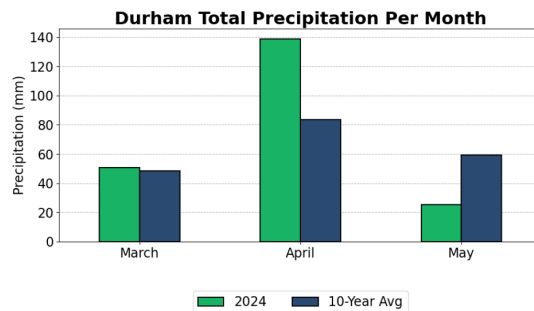

Norfolk

Essex

Sudbury

VCR – Vegetable Crop Report – May 16th, 2024...con't

Chatham-Kent

Peterborough

Huron

Durham