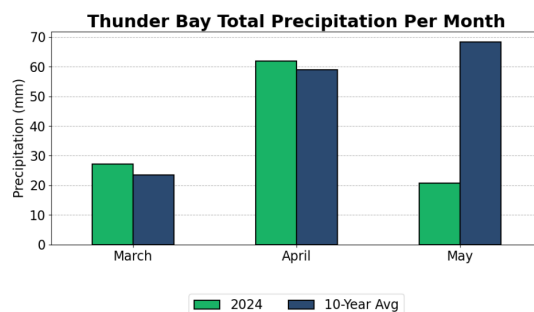

Thunder Bay