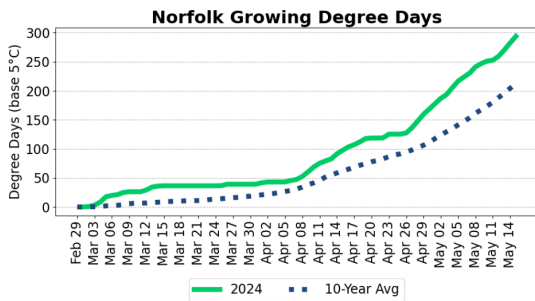

- Norfolk(<https://onvegetables.com/2024/05/16/vcr2024-3/#NorfolkLink>)
- Essex(<https://onvegetables.com/2024/05/16/vcr2024-3/#EssexLink>)
- Sudbury(<https://onvegetables.com/2024/05/16/vcr2024-3/#SudburyLink>)
- Chatham-Kent(<https://onvegetables.com/2024/05/16/vcr2024-3/#ChathamKentLink>)
- Peterborough(<https://onvegetables.com/2024/05/16/vcr2024-3/#PeterboroughLink>)
- Huron(<https://onvegetables.com/2024/05/16/vcr2024-3/#HuronLink>)
- Durham(<https://onvegetables.com/2024/05/16/vcr2024-3/#DurhamLink>)
- Thunder Bay(<https://onvegetables.com/2024/05/16/vcr2024-3/#ThunderBayLink>)
- Bruce(<https://onvegetables.com/2024/05/16/vcr2024-3/#BruceLink>)
- Kemptville(<https://onvegetables.com/2024/05/16/vcr2024-3/#KemptvilleLink>)
- Lambton(<https://onvegetables.com/2024/05/16/vcr2024-3/#LambtonLink>)
- Middlesex(<https://onvegetables.com/2024/05/16/vcr2024-3/#MiddlesexLink>)
- Renfrew(<https://onvegetables.com/2024/05/16/vcr2024-3/#RenfrewLink>)
- Simcoe(<https://onvegetables.com/2024/05/16/vcr2024-3/#SimcoeLink>)
- Wellington Centre(<https://onvegetables.com/2024/05/16/vcr2024-3/#WellCentreLink>)
- Wellington North(<https://onvegetables.com/2024/05/16/vcr2024-3/#WellNorthLink>)
- Timiskaming(<https://onvegetables.com/2024/05/16/vcr2024-3/#TimiskamingLink>)

Norfolk