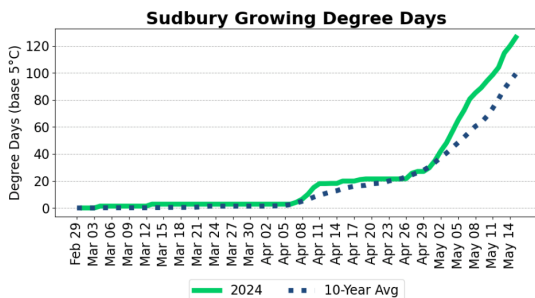

VCR – Vegetable Crop Report – May 16th, 2024...con't

Use these thresholds as a guide, always confirm insect activity with actual field scouting and trap counts

Select a region below for the latest weather, crop and pest degree day information:

- Norfolk(<https://onvegetables.com/2024/05/16/vcr2024-3/#NorfolkLink>)
- Essex(<https://onvegetables.com/2024/05/16/vcr2024-3/#EssexLink>)
- Sudbury(<https://onvegetables.com/2024/05/16/vcr2024-3/#SudburyLink>)
- Chatham-Kent(<https://onvegetables.com/2024/05/16/vcr2024-3/#ChathamKentLink>)
- Peterborough(<https://onvegetables.com/2024/05/16/vcr2024-3/#PeterboroughLink>)
- Huron(<https://onvegetables.com/2024/05/16/vcr2024-3/#HuronLink>)
- Durham(<https://onvegetables.com/2024/05/16/vcr2024-3/#DurhamLink>)
- Thunder Bay(<https://onvegetables.com/2024/05/16/vcr2024-3/#ThunderBayLink>)
- Bruce(<https://onvegetables.com/2024/05/16/vcr2024-3/#BruceLink>)
- Kemptville(<https://onvegetables.com/2024/05/16/vcr2024-3/#KemptvilleLink>)
- Lambton(<https://onvegetables.com/2024/05/16/vcr2024-3/#LambtonLink>)
- Middlesex(<https://onvegetables.com/2024/05/16/vcr2024-3/#MiddlesexLink>)
- Renfrew(<https://onvegetables.com/2024/05/16/vcr2024-3/#RenfrewLink>)
- Simcoe(<https://onvegetables.com/2024/05/16/vcr2024-3/#SimcoeLink>)
- Wellington Centre(<https://onvegetables.com/2024/05/16/vcr2024-3/#WellCentreLink>)
- Wellington North(<https://onvegetables.com/2024/05/16/vcr2024-3/#WellNorthLink>)
- Timiskaming(<https://onvegetables.com/2024/05/16/vcr2024-3/#TimiskamingLink>)

Norfolk

Essex

Sudbury