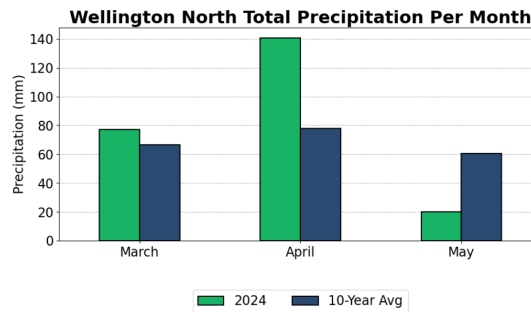

Wellington North