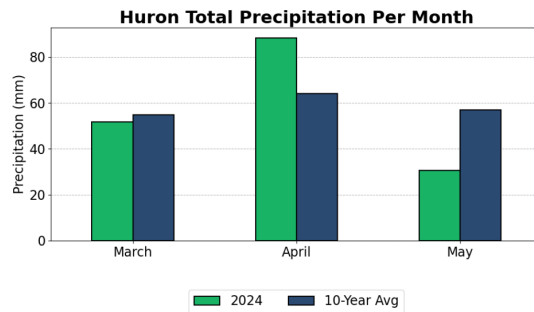

Norfolk

Essex

Sudbury

VCR – Vegetable Crop Report – May 16th, 2024...con't

Chatham-Kent

Peterborough

Huron

Durham