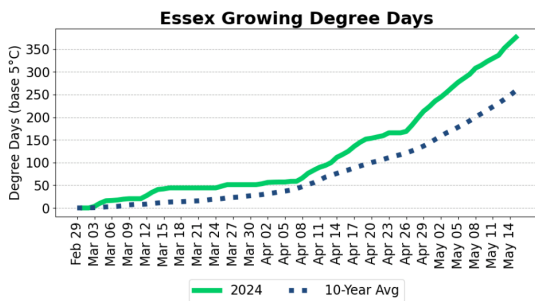

VCR – Vegetable Crop Report – May 16th, 2024...con't

Use these thresholds as a guide, always confirm insect activity with actual field scouting and trap counts

Select a region below for the latest weather, crop and pest degree day information:

- Norfolk(<https://onvegetables.com/2024/05/16/vcr2024-3/#NorfolkLink>)
- Essex(<https://onvegetables.com/2024/05/16/vcr2024-3/#EssexLink>)
- Sudbury(<https://onvegetables.com/2024/05/16/vcr2024-3/#SudburyLink>)
- Chatham-Kent(<https://onvegetables.com/2024/05/16/vcr2024-3/#ChathamKentLink>)
- Peterborough(<https://onvegetables.com/2024/05/16/vcr2024-3/#PeterboroughLink>)
- Huron(<https://onvegetables.com/2024/05/16/vcr2024-3/#HuronLink>)
- Durham(<https://onvegetables.com/2024/05/16/vcr2024-3/#DurhamLink>)
- Thunder Bay(<https://onvegetables.com/2024/05/16/vcr2024-3/#ThunderBayLink>)
- Bruce(<https://onvegetables.com/2024/05/16/vcr2024-3/#BruceLink>)
- Kemptville(<https://onvegetables.com/2024/05/16/vcr2024-3/#KemptvilleLink>)
- Lambton(<https://onvegetables.com/2024/05/16/vcr2024-3/#LambtonLink>)
- Middlesex(<https://onvegetables.com/2024/05/16/vcr2024-3/#MiddlesexLink>)
- Renfrew(<https://onvegetables.com/2024/05/16/vcr2024-3/#RenfrewLink>)
- Simcoe(<https://onvegetables.com/2024/05/16/vcr2024-3/#SimcoeLink>)
- Wellington Centre(<https://onvegetables.com/2024/05/16/vcr2024-3/#WellCentreLink>)
- Wellington North(<https://onvegetables.com/2024/05/16/vcr2024-3/#WellNorthLink>)
- Timiskaming(<https://onvegetables.com/2024/05/16/vcr2024-3/#TimiskamingLink>)

Norfolk

Essex

Sudbury