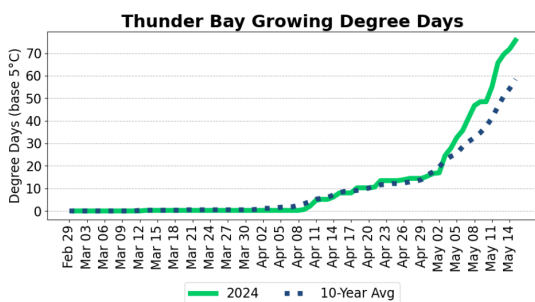

Thunder Bay