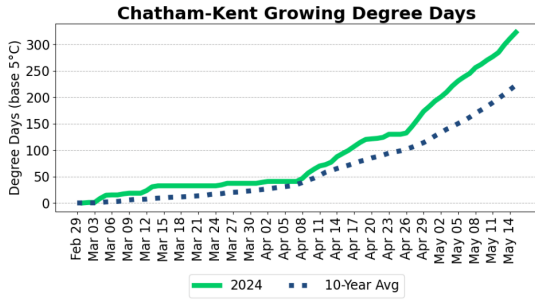

Select a region below for the latest weather, crop and pest degree day information:

- Norfolk(<https://onvegetables.com/2024/05/16/vcr2024-3/#NorfolkLink>)
- Essex(<https://onvegetables.com/2024/05/16/vcr2024-3/#EssexLink>)
- Sudbury(<https://onvegetables.com/2024/05/16/vcr2024-3/#SudburyLink>)
- Chatham-Kent(<https://onvegetables.com/2024/05/16/vcr2024-3/#ChathamKentLink>)
- Peterborough(<https://onvegetables.com/2024/05/16/vcr2024-3/#PeterboroughLink>)
- Huron(<https://onvegetables.com/2024/05/16/vcr2024-3/#HuronLink>)
- Durham(<https://onvegetables.com/2024/05/16/vcr2024-3/#DurhamLink>)
- Thunder Bay(<https://onvegetables.com/2024/05/16/vcr2024-3/#ThunderBayLink>)
- Bruce(<https://onvegetables.com/2024/05/16/vcr2024-3/#BruceLink>)
- Kemptville(<https://onvegetables.com/2024/05/16/vcr2024-3/#KemptvilleLink>)
- Lambton(<https://onvegetables.com/2024/05/16/vcr2024-3/#LambtonLink>)
- Middlesex(<https://onvegetables.com/2024/05/16/vcr2024-3/#MiddlesexLink>)
- Renfrew(<https://onvegetables.com/2024/05/16/vcr2024-3/#RenfrewLink>)
- Simcoe(<https://onvegetables.com/2024/05/16/vcr2024-3/#SimcoeLink>)
- Wellington Centre(<https://onvegetables.com/2024/05/16/vcr2024-3/#WellCentreLink>)
- Wellington North(<https://onvegetables.com/2024/05/16/vcr2024-3/#WellNorthLink>)
- Timiskaming(<https://onvegetables.com/2024/05/16/vcr2024-3/#TimiskamingLink>)

Norfolk

Essex

Sudbury

VCR – Vegetable Crop Report – May 16th, 2024...con't

Chatham-Kent

Peterborough

Huron

Durham

Thunder Bay

VCR – Vegetable Crop Report – May 16th, 2024...con't

Bruce

Kemptonville

Lambton

Middlesex

Renfrew

VCR – Vegetable Crop Report – May 16th, 2024...con't