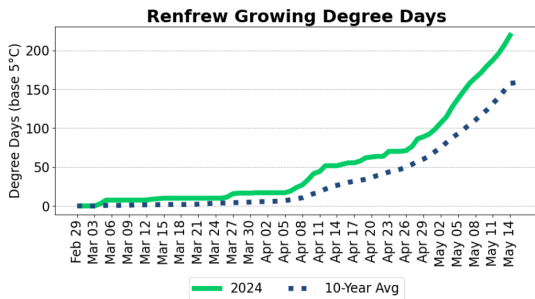

Thunder Bay

VCR – Vegetable Crop Report – May 16th, 2024...con't

Bruce

Kemptonville

Lambton

Middlesex

Renfrew

VCR – Vegetable Crop Report – May 16th, 2024...con't